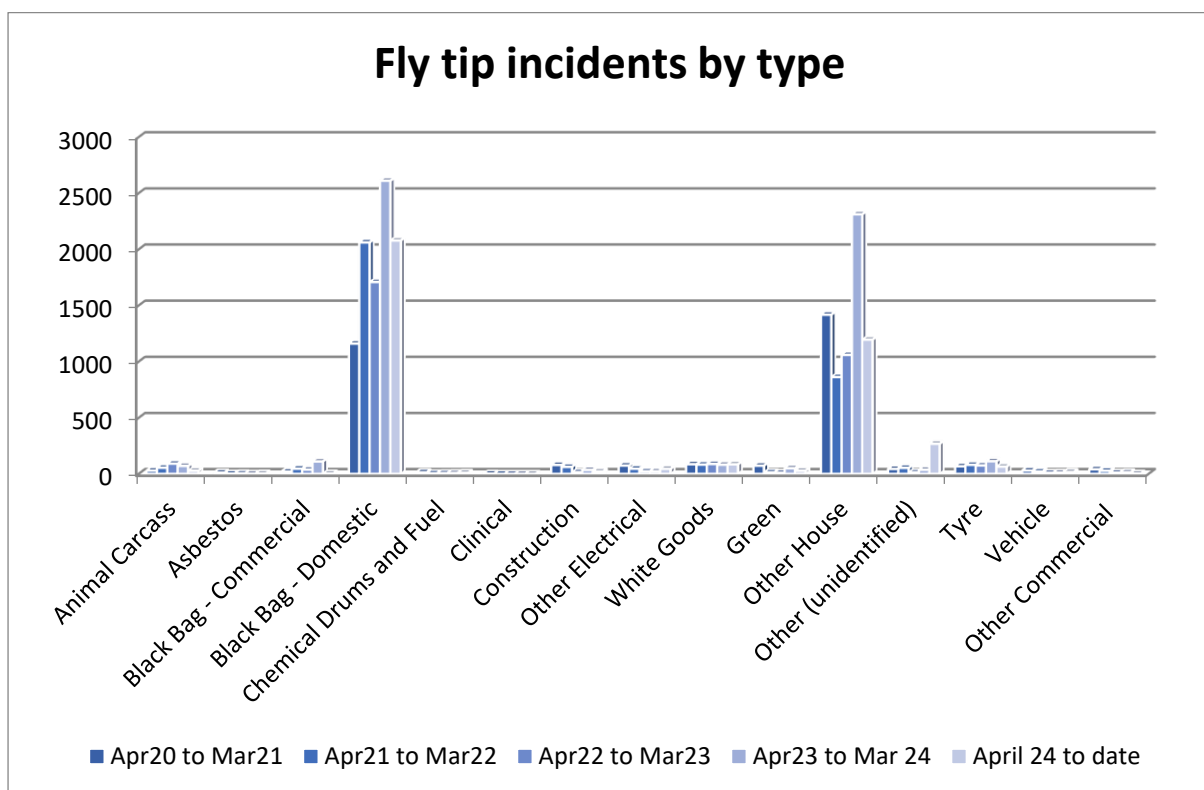

Fly tip data to the end of December 2024

Number of fly tip incidents (by month)

	Apr	May	Jun	Jul	Aug	Sep	Oct	Nov	Dec	Jan	Feb	Mar
■ 19/20	94	74	68	106	101	103	108	102	89	149	111	174
■ 2020/21	193	177	254	257	225	268	253	269	202	342	323	377
■ 2021/22	377	277	202	291	350	336	284	259	177	268	265	321
■ 2022/23	254	264	188	203	277	229	231	230	191	313	295	468
■ 2023/24	447	495	497	456	467	460	490	437	437	520	388	373
■ 2024/25	454	391	441	493	462	424	385	402	388			

Twelve month comparison of fly tip incidents

	Apr19 to Mar20	Apr20 to Mar21	Apr21 to Mar22	Apr22 to Mar23	April 23 to Mar24	April 24 to date
■ Total	1279	3140	3407	3143	5467	3840

Primary Waste Type	Apr20 to Mar21	Apr21 to Mar22	Apr22 to Mar23	Apr23 to Mar 24	April 24 to date
Animal Carcass	28	54	90	70	27
Asbestos	11	2	4	1	3
Black Bag - Commercial	20	46	37	110	3
Black Bag - Domestic	1160	2061	1708	2610	2078
Chemical Drums and Fuel	14	5	6	7	9
Clinical	2	0	0	0	0
Construction	79	62	15	35	21
Other Electrical	73	45	22	22	44
White Goods	85	82	87	81	84
Green	72	13	9	50	27
Other House	1417	862	1059	2311	1195
Other (unidentified)	43	53	13	36	267
Tyre	67	80	74	112	64
Vehicle	29	21	9	10	16
Other Commercial	40	27	10	13	2

This does not correspond exactly to the number of 'other household' items overall because there maybe multiple types of items in one 'other household' incident.

Fly tip incidents by volume

	Single Item	Car Boot	Small Van	Transit Van	Tipper	Significant
■ Apr19 to Mar20	98	227	514	223	46	5
■ Apr20 to Mar21	199	547	1397	704	152	8
■ Apr21 to Mar22	422	840	1232	706	177	1
■ Apr22 to Mar23	404	1010	961	533	100	4
■ Apr23 to Mar24	564	2588	1095	571	102	22
■ Apr24 to date	833	2022	810	95	25	12

Collection of fly tips on the same day

The above graphs show those fly tips that are collected by the crew whilst patrolling identified Hot Spot Areas, these have not been reported by the general public.