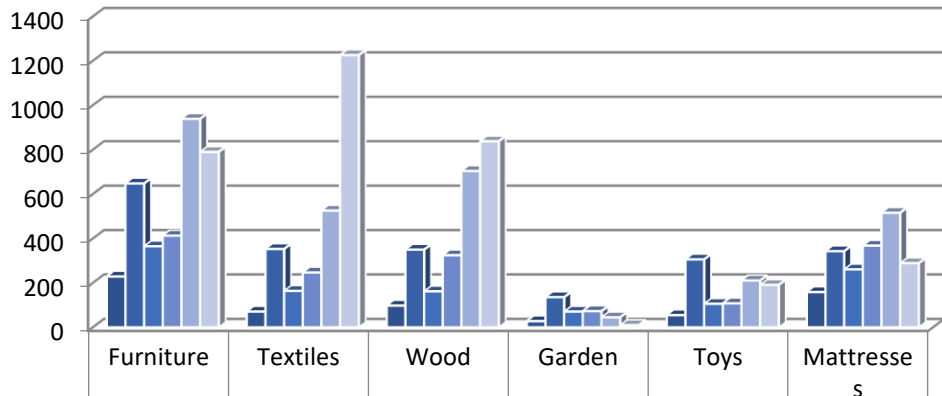

Fly tip data to the end of December 2024

Number of fly tip incidents (by month)

	Apr	May	Jun	Jul	Aug	Sep	Oct	Nov	Dec	Jan	Feb	Mar
■ 19/20	94	74	68	106	101	103	108	102	89	149	111	174
■ 2020/21	193	177	254	257	225	268	253	269	202	342	323	377
■ 2021/22	377	277	202	291	350	336	284	259	177	268	265	321
■ 2022/23	254	264	188	203	277	229	231	230	191	313	295	468
■ 2023/24	447	495	497	456	467	460	490	437	437	520	388	373
■ 2024/25	454	391	441	493	462	424	385	402	388			

Twelve month comparison of fly tip incidents

	Apr19 to Mar20	Apr20 to Mar21	Apr21 to Mar22	Apr22 to Mar23	April 23 to Mar24	April 24 to date
■ Total	1279	3140	3407	3143	5467	3840

Primary Waste Type	Apr20 to Mar21	Apr21 to Mar22	Apr22 to Mar23	Apr23 to Mar 24	April 24 to date
Animal Carcass	28	54	90	70	27
Asbestos	11	2	4	1	3
Black Bag - Commercial	20	46	37	110	3
Black Bag - Domestic	1160	2061	1708	2610	2078
Chemical Drums and Fuel	14	5	6	7	9
Clinical	2	0	0	0	0
Construction	79	62	15	35	21
Other Electrical	73	45	22	22	44
White Goods	85	82	87	81	84
Green	72	13	9	50	27
Other House	1417	862	1059	2311	1195
Other (unidentified)	43	53	13	36	267
Tyre	67	80	74	112	64
Vehicle	29	21	9	10	16
Other Commercial	40	27	10	13	2

'Other household' items

	Furniture	Textiles	Wood	Garden	Toys	Mattresses
■ Apr19 to Mar20	229	71	98	28	55	159
■ Apr20 to Mar21	648	353	350	136	306	343
■ Apr21 to Mar22	365	164	162	71	106	261
■ Apr22 to Mar23	413	247	325	73	108	368
■ April23 to Mar24	939	526	704	45	211	516
■ April 24 to Date	790	1226	838	10	191	289