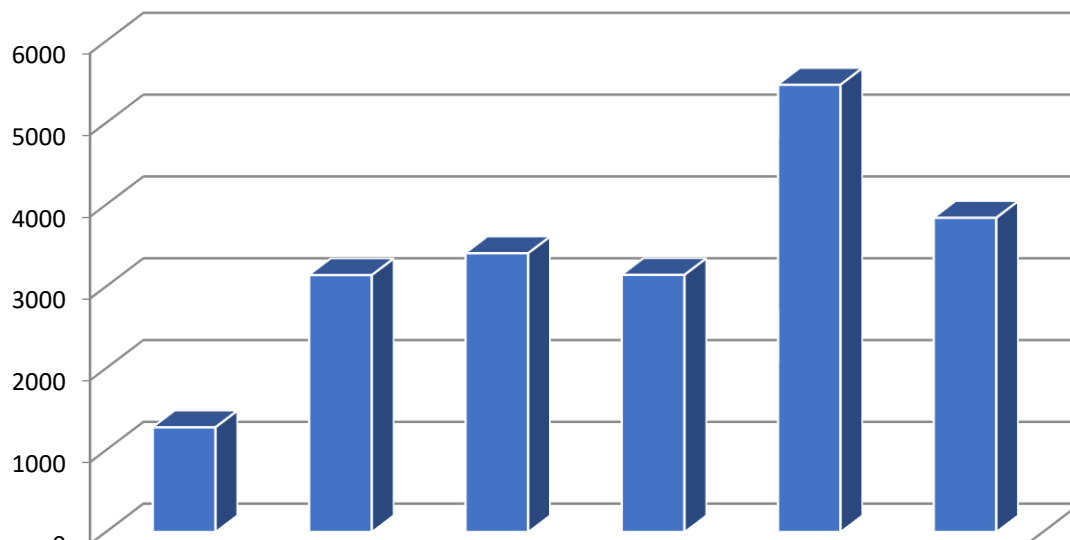

Twelve month comparison of fly tip incidents

	Apr19 to Mar20	Apr20 to Mar21	Apr21 to Mar22	Apr22 to Mar23	April 23 to Mar24	April 24 to date
■ Total	1279	3140	3407	3143	5467	3840