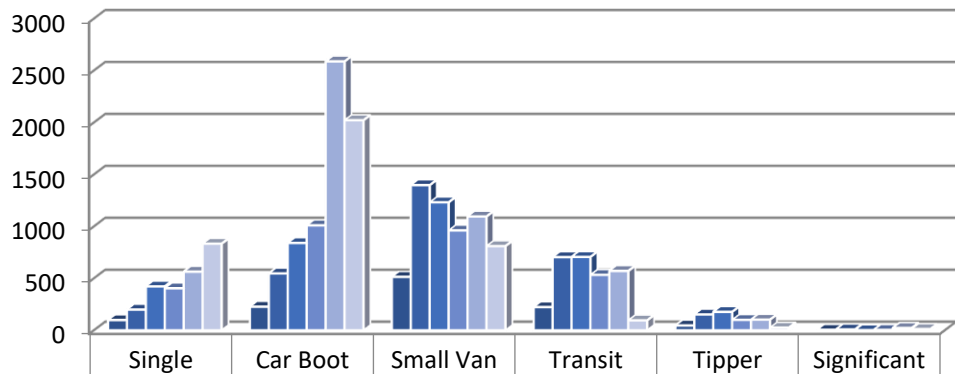

Fly tip incidents by volume

	Single Item	Car Boot	Small Van	Transit Van	Tipper	Significant
■ Apr19 to Mar20	98	227	514	223	46	5
■ Apr20 to Mar21	199	547	1397	704	152	8
■ Apr21 to Mar22	422	840	1232	706	177	1
■ Apr22 to Mar23	404	1010	961	533	100	4
■ Apr23 to Mar24	564	2588	1095	571	102	22
■ Apr24 to date	833	2022	810	95	25	12