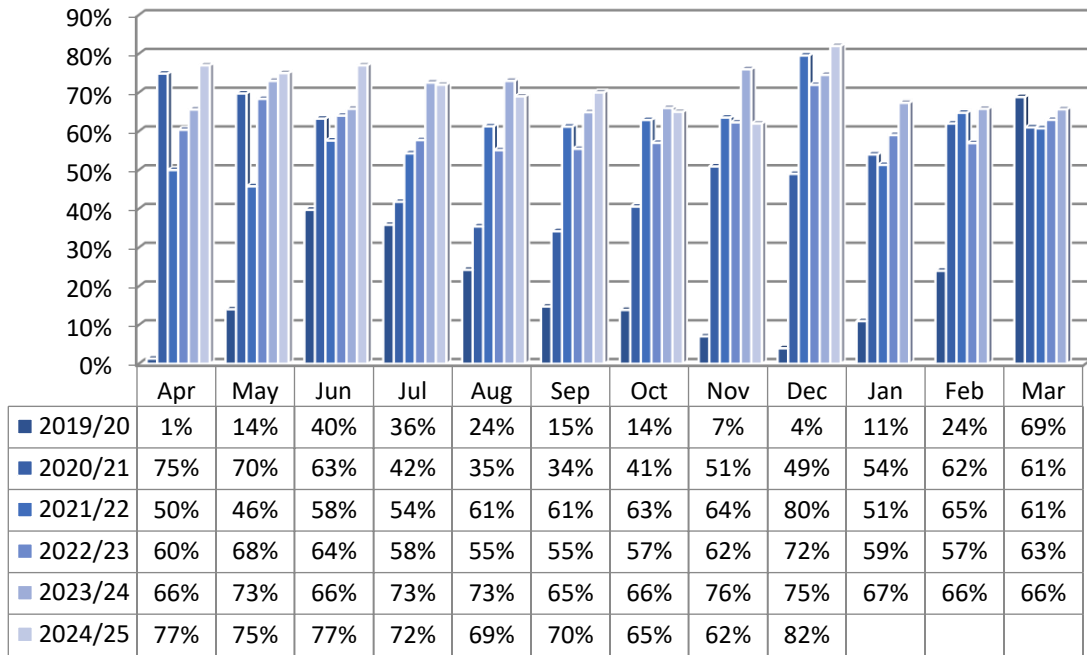

Collection of fly tips on the same day